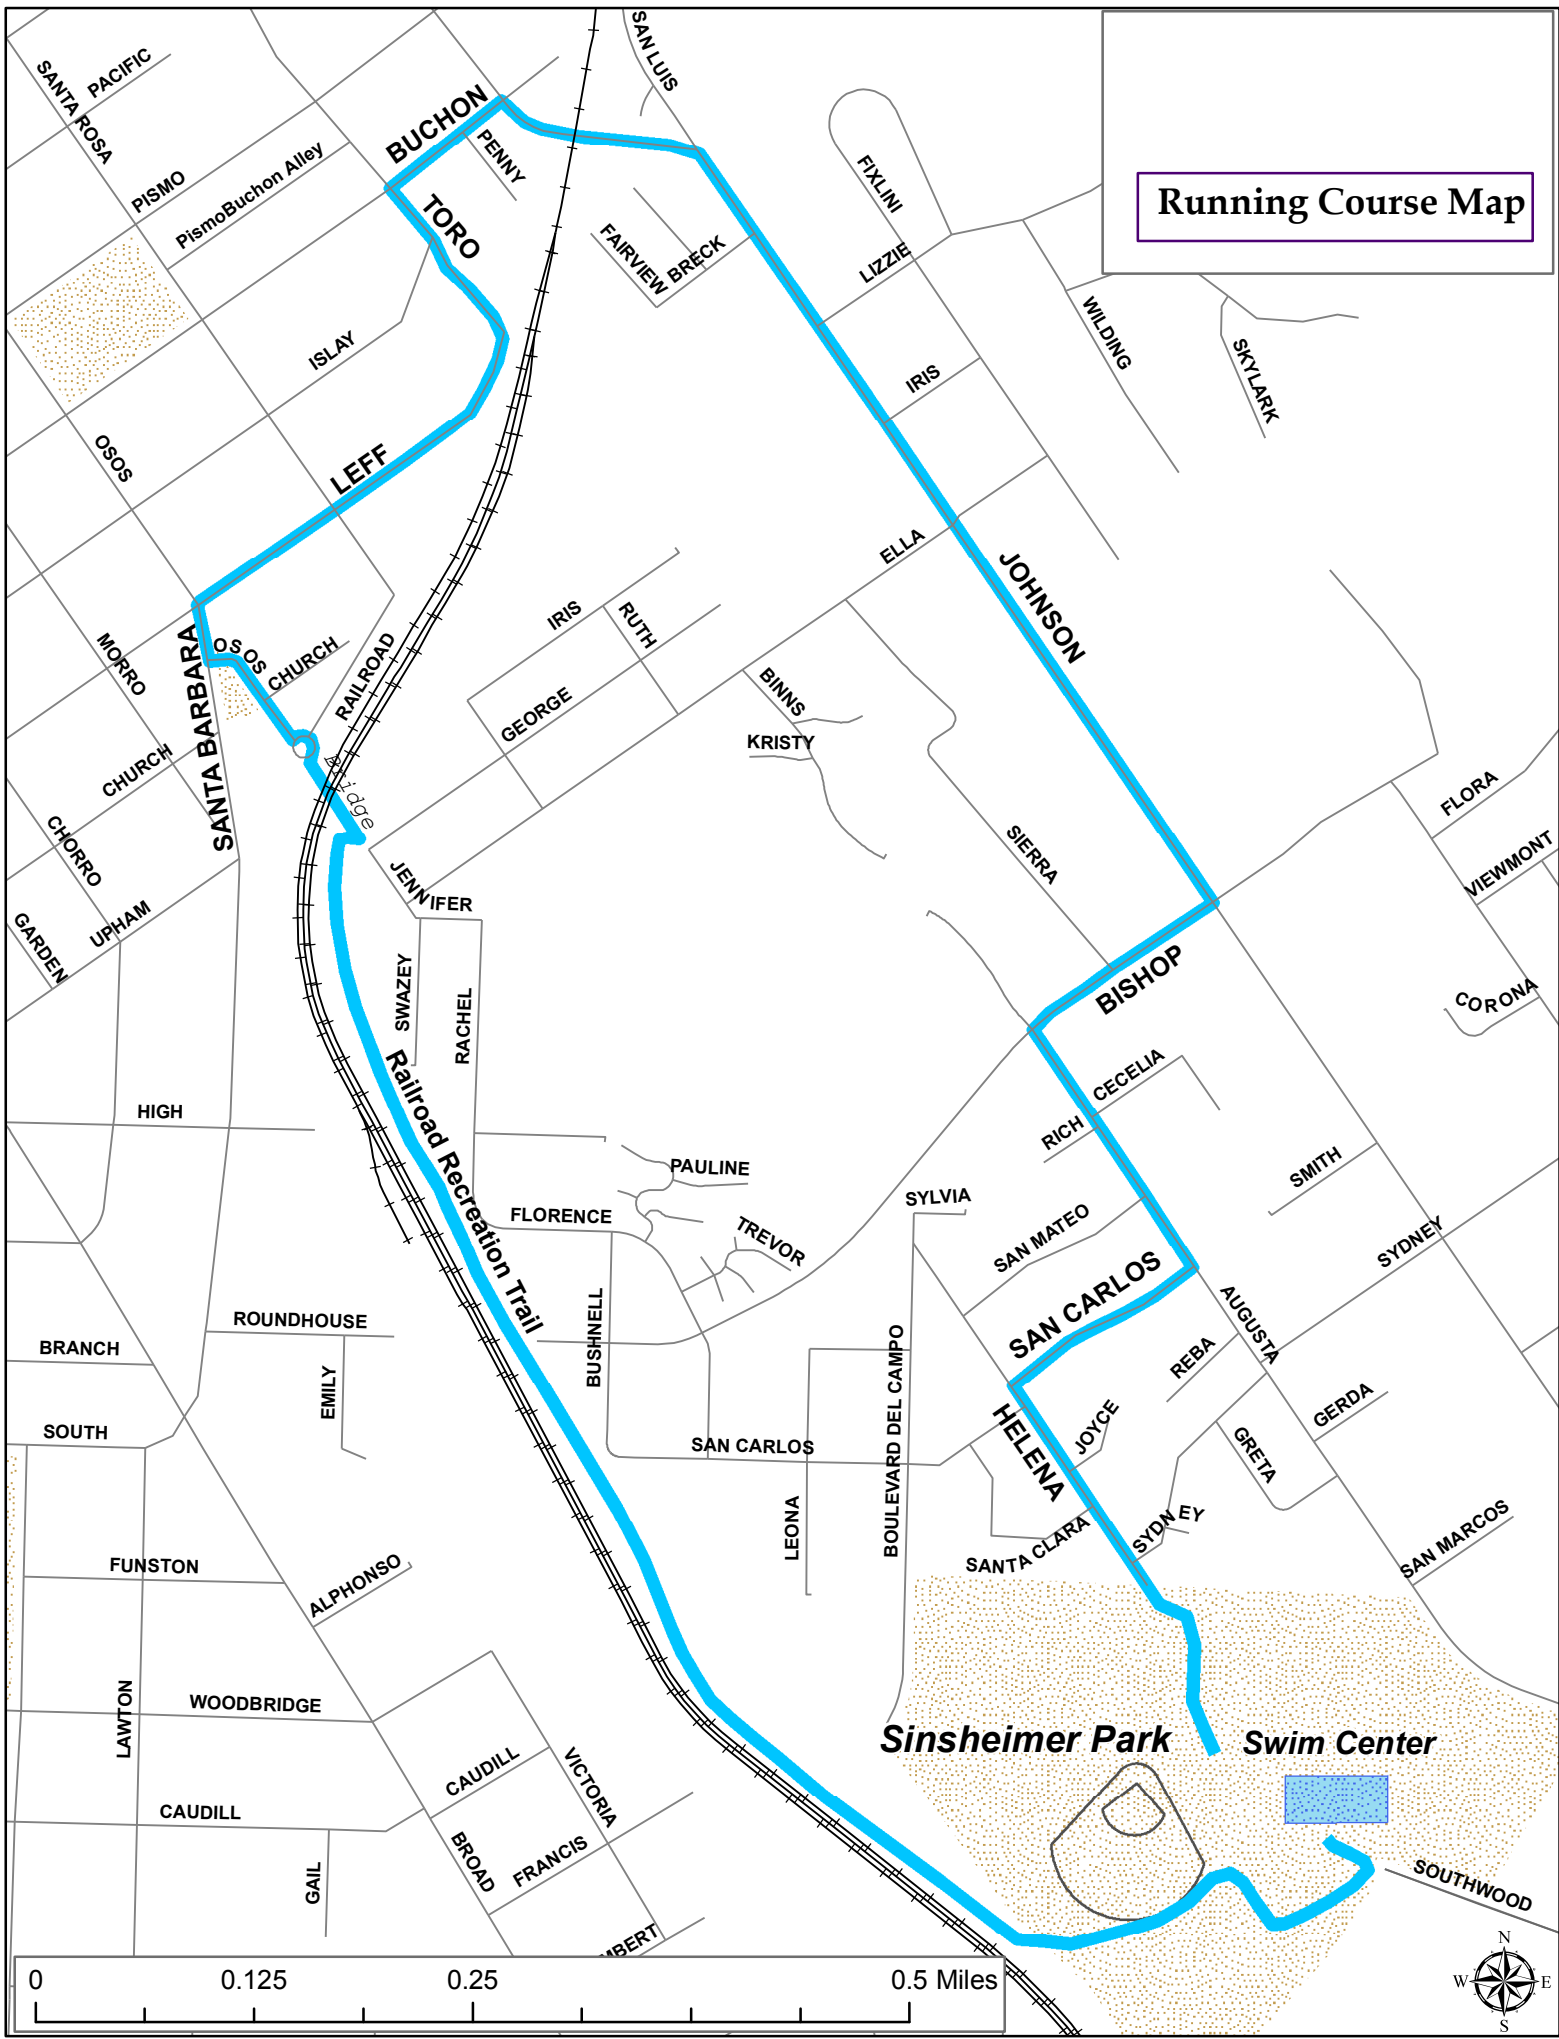

# Running Course Map

0 0.125 0.25 0.5 Miles

# SLO Triathlon

## Bicycle Course Map